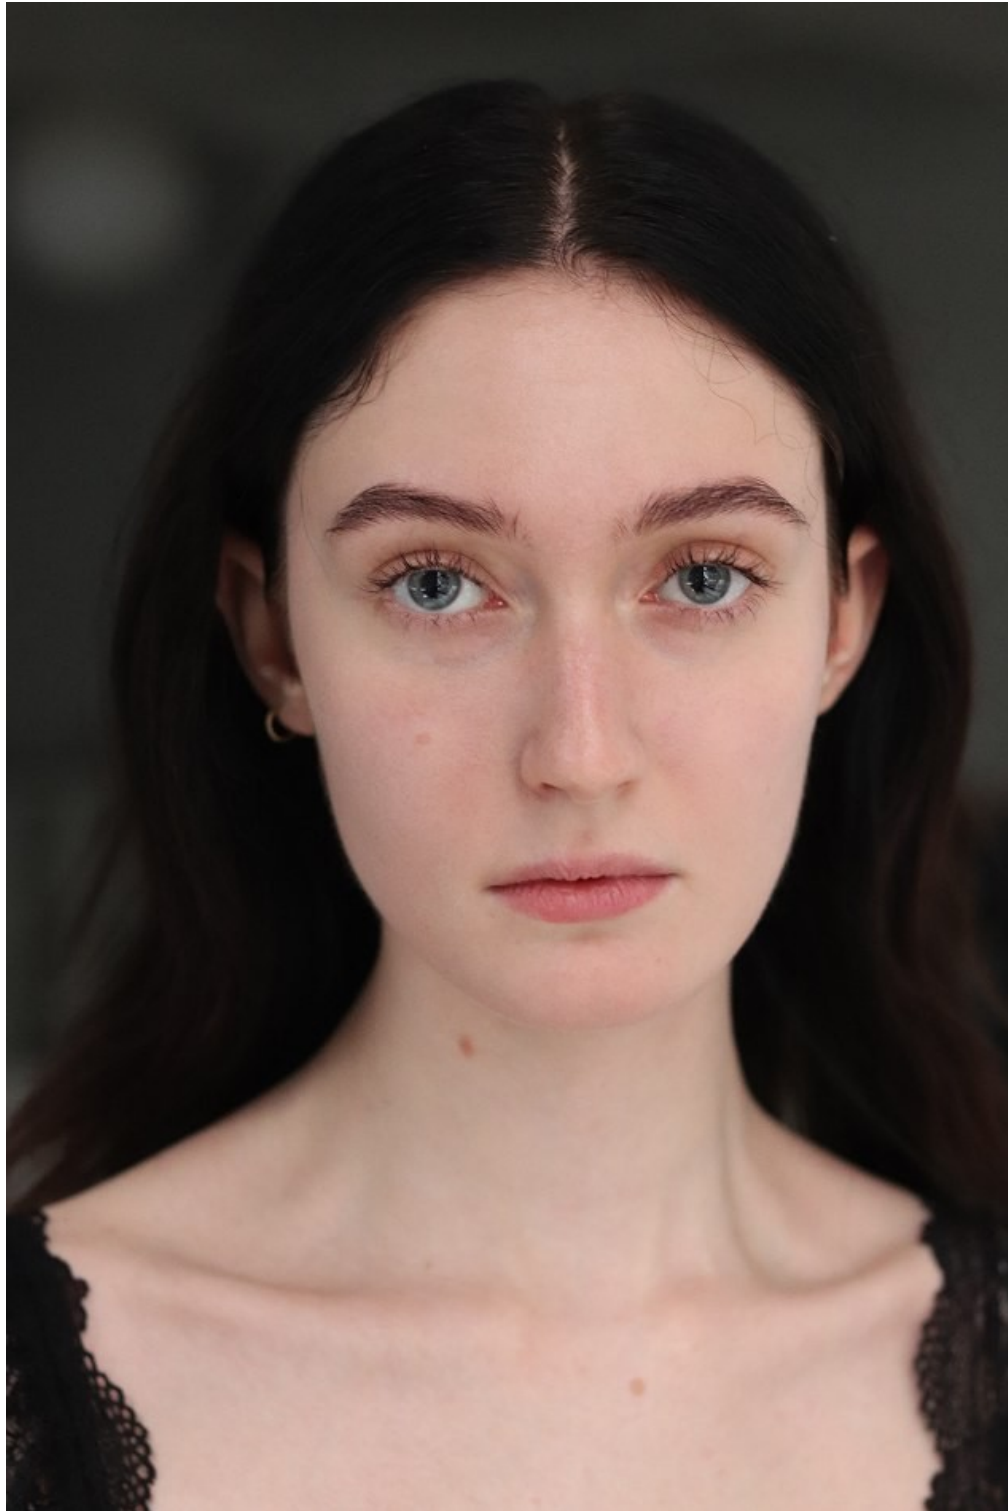

official

ALINA SCHULZEN

height 5'9.5" 177CM *bust* 5'9.5" 177CM *waist* 23" 59CM *hips* 34.5" 88CM

shoe 7 US 38 EU *hair* DARK BROWN *eyes* BLUE

147 WEST 4TH STREET, NY, NY 10012

+1 212 729 6650 INFO@OFFICIALMODELSNY.COM